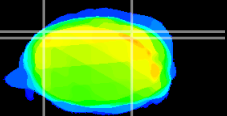

Coronal

Sagittal-R

Sagittal-L

ViBrism: CX17099
Horizontal

Cb lobe