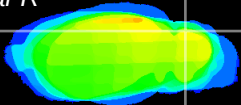

Coronal

Sagittal-R

Sagittal-L

ViBrism: CX17099
Horizontal

Cb lobe