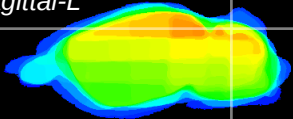

Coronal

Sagittal-R

Sagittal-L

ViBrism: CX17099
Horizontal

Cb lobe