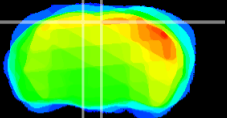

Coronal

Sagittal-R

Sagittal-L

ViBrism: CX17099
Horizontal

RS