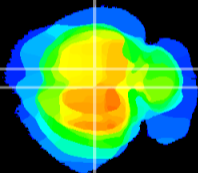

Coronal

Sagittal-R

Sagittal-L

ViBrism: CX17099
Horizontal

RS