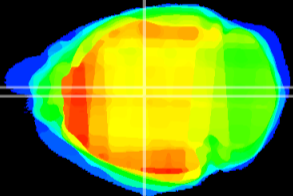

Coronal

Sagittal-R

Sagittal-L

ViBrism: CX17100
Horizontal

Hb