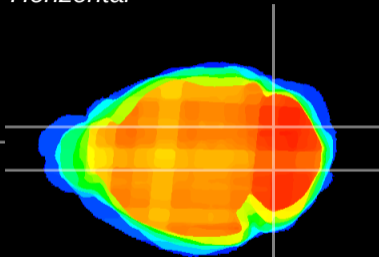

Coronal

Sagittal-R

Sagittal-L

ViBrism: CX17105
Horizontal

Cb nucleus