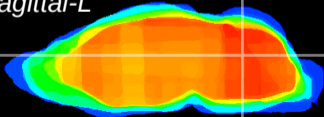

Coronal

Sagittal-R

Sagittal-L

ViBrism: CX17105
Horizontal

Cb nucleus