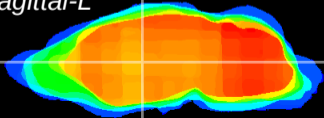

Coronal

Sagittal-R

Sagittal-L

ViBriSM: CX17105
Horizontal

VA/VL