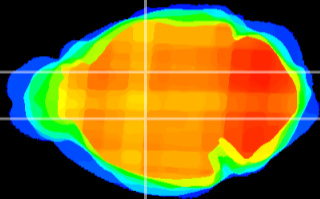

Coronal

Sagittal-R

Sagittal-L

ViBriSM: CX17105
Horizontal

VA/VL