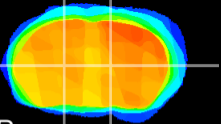

Coronal

Sagittal-R

Sagittal-L

ViBriSM: CX17105
Horizontal

VA/VL