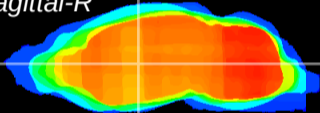

Coronal

Sagittal-R

Sagittal-L

ViBriSM: CX17105
Horizontal

VA/VL