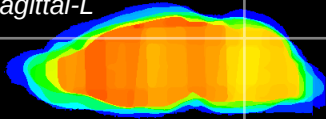

Coronal

Sagittal-R

Sagittal-L

ViBrism: CX17107
Horizontal

Cb vermis