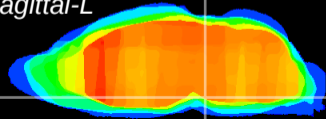

Coronal

Sagittal-R

Sagittal-L

ViBrism: CX17108
Horizontal

Pn