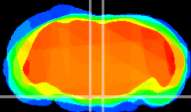

Coronal

Sagittal-R

Sagittal-L

ViBrism: CX17108
Horizontal

Pn