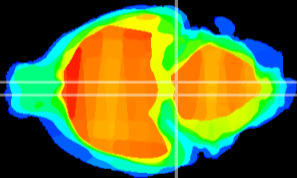

Coronal

Sagittal-R

Sagittal-L

ViBrism: CX17108
Horizontal

Pn