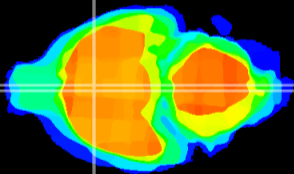

Coronal

Sagittal-R

Sagittal-L

ViBrism: CX17109
Horizontal

MPA