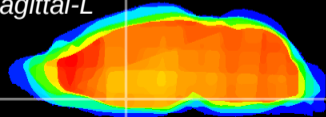

Coronal

Sagittal-R

Sagittal-L

ViBrism: CX17109
Horizontal

MPA