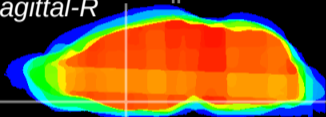

Coronal

Sagittal-R

Sagittal-L

ViBrism: CX17120
Horizontal

MPA