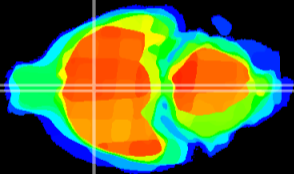

Coronal

Sagittal-R

Sagittal-L

ViBrism: CX17120
Horizontal

MPA