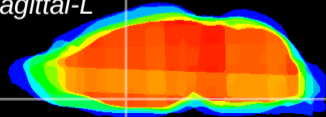

Coronal

Sagittal-R

Sagittal-L

ViBrism: CX17120
Horizontal

MPA