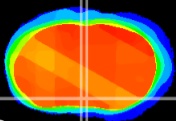

Coronal

Sagittal-R

Sagittal-L

ViBrism: CX17120
Horizontal

MPA