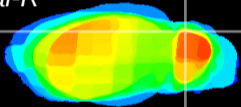

Coronal

Sagittal-R

Sagittal-L

ViBrism: CX17121
Horizontal

Cb lobe