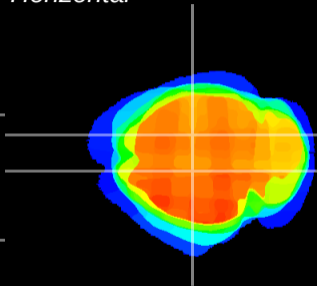

Coronal

Sagittal-R

Sagittal-L

ViBrism: CX17122
Horizontal

CA1