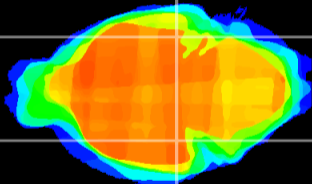

Coronal

Sagittal-R

Sagittal-L

ViBrism: CX17122
Horizontal

ventral S