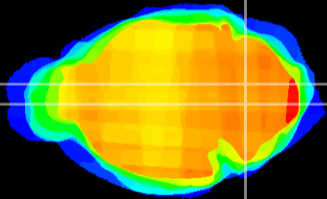

Coronal

Sagittal-R

Sagittal-L

ViBrism: CX17129
Horizontal

MVe