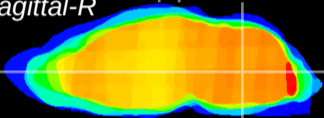

Coronal

Sagittal-R

Sagittal-L

ViBrism: CX17129
Horizontal

MVe