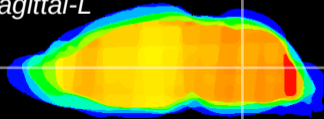

Coronal

Sagittal-R

Sagittal-L

ViBrism: CX17129
Horizontal

MVe