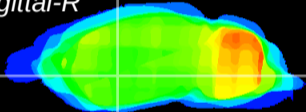

Coronal

Sagittal-R

Sagittal-L

ViBriSM: CX17130
Horizontal

GP