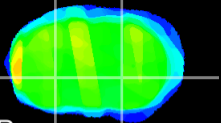

Coronal

Sagittal-R

Sagittal-L

ViBriSM: CX17130
Horizontal

GP