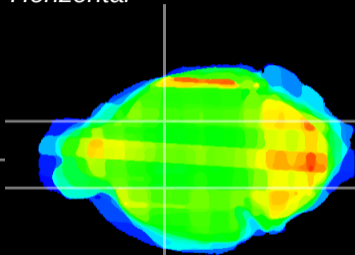

Coronal

Sagittal-R

Sagittal-L

ViBriSM: CX17130
Horizontal

GP