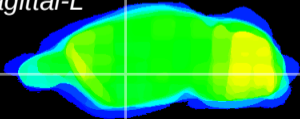

Coronal

Sagittal-R

Sagittal-L

ViBriSM: CX17130
Horizontal

GP