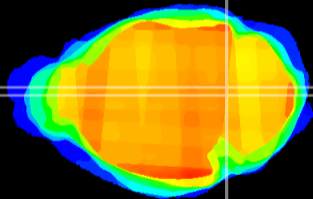

Coronal

Sagittal-R

Sagittal-L

ViBrism: CX17132
Horizontal

Tg