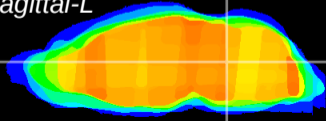

Coronal

Sagittal-R

Sagittal-L

ViBrism: CX17132
Horizontal

Tg