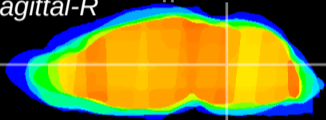

Coronal

Sagittal-R

Sagittal-L

ViBrism: CX17132
Horizontal

Tg