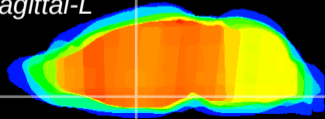

Coronal

Sagittal-R

Sagittal-L

ViBrism: CX17133  
Horizontal

SPa dorsal