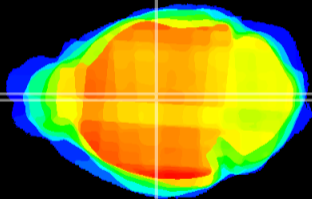

Coronal

Sagittal-R

Sagittal-L

ViBrism: CX17134
Horizontal

MD