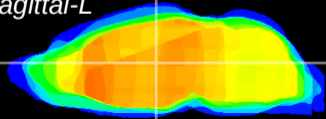

Coronal

Sagittal-R

Sagittal-L

ViBrism: CX17134
Horizontal

MD