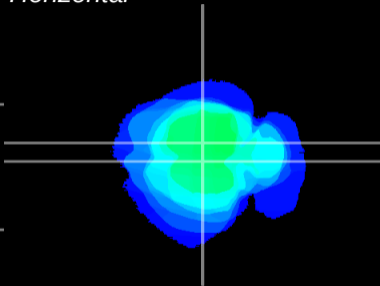

Coronal

Sagittal-R

Sagittal-L

ViBrism: CX17136
Horizontal

RS