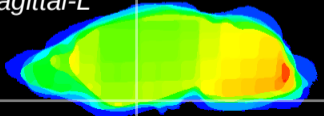

Coronal

Sagittal-R

Sagittal-L

ViBrism: CX17138
Horizontal

S0