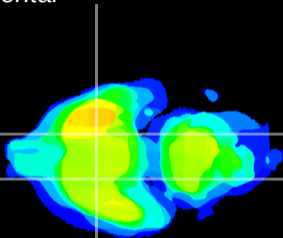

Coronal

Sagittal-R

Sagittal-L

ViBrism: CX17138
Horizontal

S0