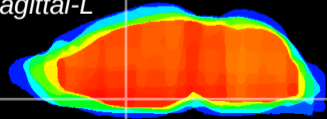

Coronal

Sagittal-R

Sagittal-L

ViBrism: CX17146
Horizontal

MPA