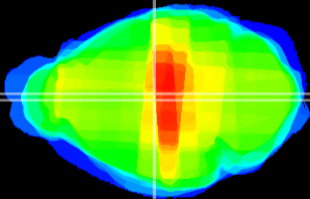

Coronal

Sagittal-R

Sagittal-L

ViBrism: CX17147
Horizontal

MD