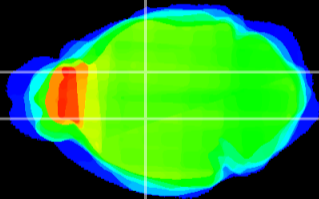

Coronal

Sagittal-R

Sagittal-L

ViBrism: CX17148
Horizontal

VA/VL