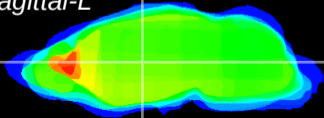

Coronal

Sagittal-R

Sagittal-L

ViBrism: CX17148
Horizontal

VA/VL