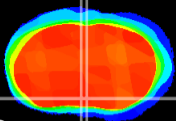

Coronal

Sagittal-R

Sagittal-L

ViBriSM: CX17164
Horizontal

MPA