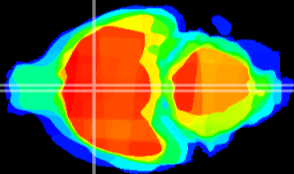

Coronal

Sagittal-R

Sagittal-L

ViBriSM: CX17164
Horizontal

MPA