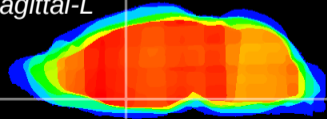

Coronal

Sagittal-R

Sagittal-L

ViBriSM: CX17164
Horizontal

MPA