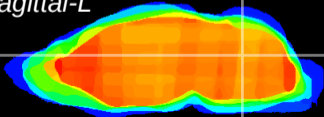

Coronal

Sagittal-R

Sagittal-L

ViBrisM: CX17170
Horizontal

Cb nucleus