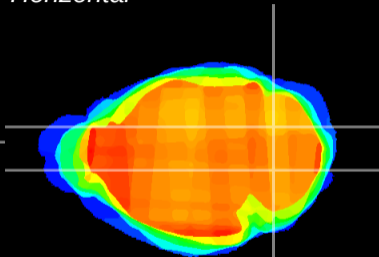

Coronal

Sagittal-R

Sagittal-L

ViBrisM: CX17170
Horizontal

Cb nucleus