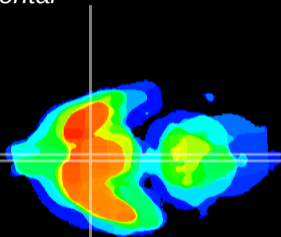

Coronal

Sagittal-R

Sagittal-L

ViBriSM: CX17170
Horizontal

SCN