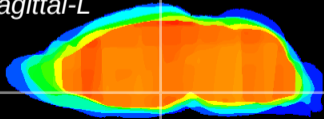

Coronal

Sagittal-R

Sagittal-L

ViBrism: CX17173
Horizontal

DM