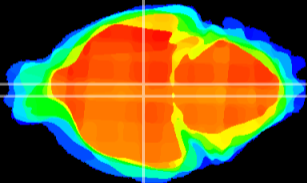

Coronal

Sagittal-R

Sagittal-L

ViBrism: CX17173
Horizontal

DM