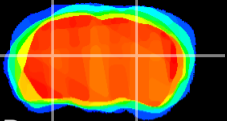

Coronal

Sagittal-R

Sagittal-L

ViBrism: CX17173
Horizontal

LG