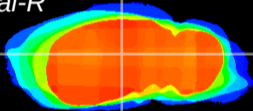

Coronal

Sagittal-R

Sagittal-L

ViBrism: CX17173
Horizontal

LG