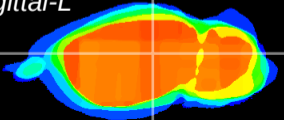

Coronal

Sagittal-R

Sagittal-L

ViBrism: CX17173
Horizontal

LG