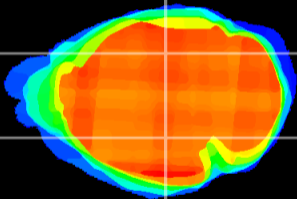

Coronal

Sagittal-R

Sagittal-L

ViBrism: CX17173
Horizontal

LG