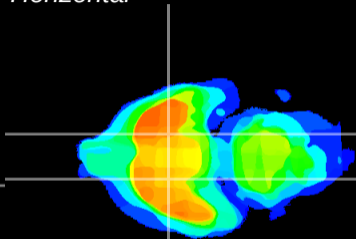

Coronal

Sagittal-R

Sagittal-L

ViBrism: CX17177
Horizontal

S0