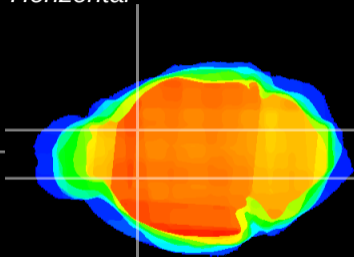

Coronal

Sagittal-R

Sagittal-L

ViBrism: CX17180
Horizontal

CPU medial