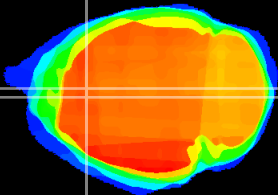

Coronal

Sagittal-R

Sagittal-L

ViBrism: CX17180  
Horizontal

Cx cingulate