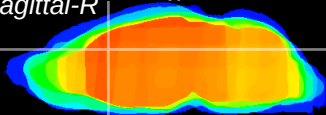

Coronal

Sagittal-R

Sagittal-L

ViBrism: CX17180  
Horizontal

Cx cingulate