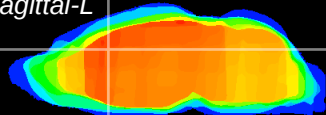

Coronal

Sagittal-R

Sagittal-L

ViBrism: CX17180  
Horizontal

Cx cingulate