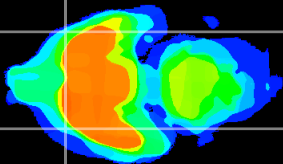

Coronal

Sagittal-R

Sagittal-L

ViBrism: CX17180
Horizontal

Pir