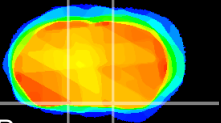

Coronal

Sagittal-R

Sagittal-L

ViBrism: CX17182
Horizontal

S0