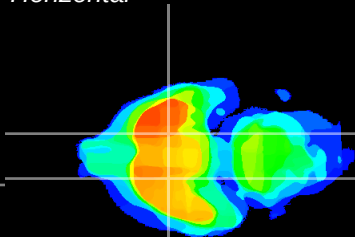

Coronal

Sagittal-R

Sagittal-L

ViBrism: CX17182
Horizontal

S0