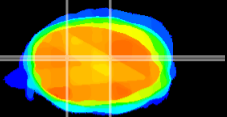

Coronal

Sagittal-R

Sagittal-L

ViBrism: CX17183
Horizontal

Cb nucleus