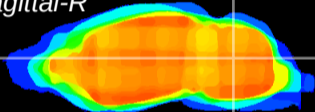

Coronal

Sagittal-R

Sagittal-L

ViBrism: CX17183
Horizontal

Cb nucleus