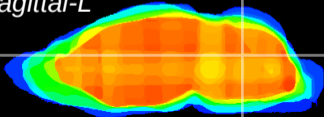

Coronal

Sagittal-R

Sagittal-L

ViBrism: CX17183
Horizontal

Cb nucleus