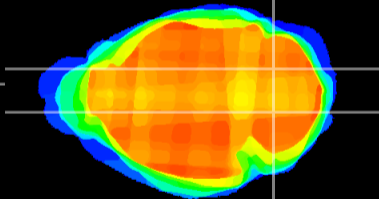

Coronal

Sagittal-R

Sagittal-L

ViBrism: CX17183
Horizontal

Cb nucleus