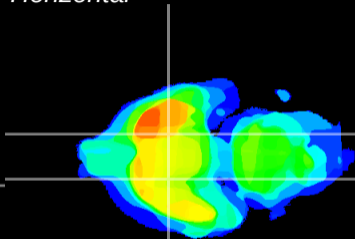

Coronal

Sagittal-R

Sagittal-L

ViBrisM: CX17185
Horizontal

S0