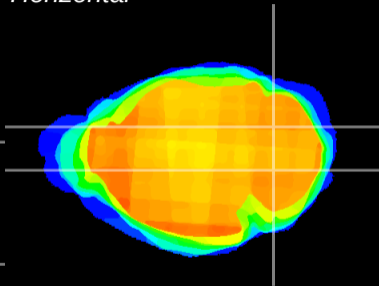

Coronal

Sagittal-R

Sagittal-L

ViBrism: CX17187
Horizontal

Cb nucleus