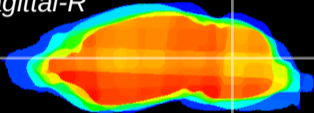

Coronal

Sagittal-R

Sagittal-L

ViBrism: CX17188
Horizontal

Cb nucleus