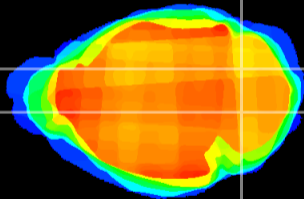

Coronal

Sagittal-R

Sagittal-L

ViBrism: CX17188
Horizontal

Cb nucleus