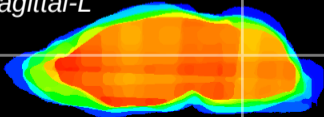

Coronal

Sagittal-R

Sagittal-L

ViBrism: CX17188
Horizontal

Cb nucleus