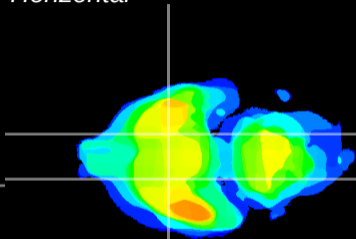

Coronal

Sagittal-R

Sagittal-L

ViBrism: CX17190
Horizontal

S0