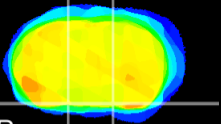

Coronal

Sagittal-R

Sagittal-L

ViBrism: CX17190
Horizontal

S0