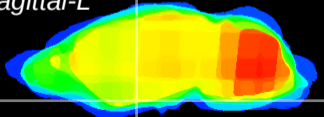

Coronal

Sagittal-R

Sagittal-L

ViBrism: CX17190
Horizontal

S0