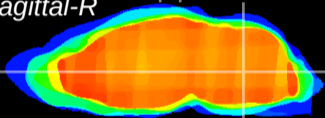

Coronal

Sagittal-R

Sagittal-L

ViBrism: CX17192
Horizontal

MVe