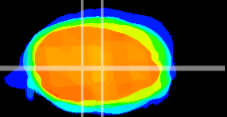

Coronal

Sagittal-R

Sagittal-L

ViBrism: CX17192
Horizontal

MVe