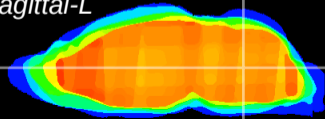

Coronal

Sagittal-R

Sagittal-L

ViBrism: CX17192
Horizontal

MVe