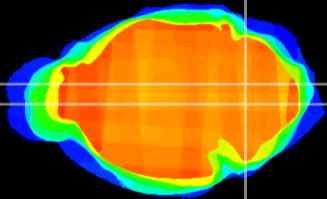

Coronal

Sagittal-R

Sagittal-L

ViBrism: CX17192
Horizontal

MVe