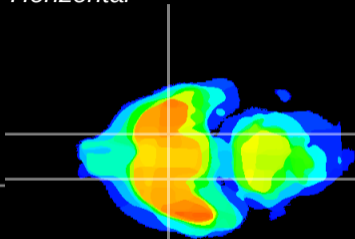

Coronal

Sagittal-R

Sagittal-L

ViBrism: CX17193
Horizontal

S0