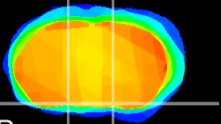

Coronal

Sagittal-R

Sagittal-L

ViBrism: CX17193
Horizontal

S0