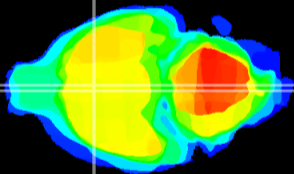

Coronal

Sagittal-R

Sagittal-L

ViBrism: CX17195
Horizontal

MPA