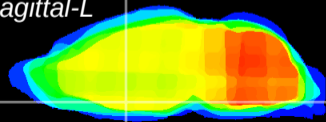

Coronal

Sagittal-R

Sagittal-L

ViBrism: CX17195
Horizontal

MPA