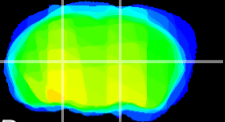

Coronal

Sagittal-R

Sagittal-L

ViBrism: CX17196
Horizontal

VPM/VPL