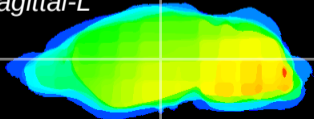

Coronal

Sagittal-R

Sagittal-L

ViBrism: CX17196
Horizontal

VPM/VPL