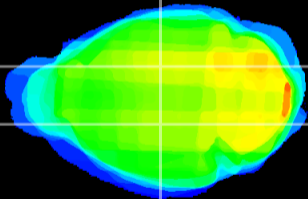

Coronal

Sagittal-R

Sagittal-L

ViBrism: CX17196
Horizontal

VPM/VPL