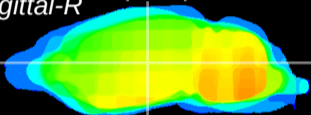

Coronal

Sagittal-R

Sagittal-L

ViBrism: CX17196
Horizontal

VPM/VPL