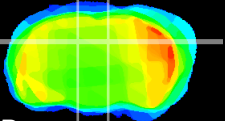

Coronal

Sagittal-R

Sagittal-L

ViBrism: CX17197
Horizontal

DG