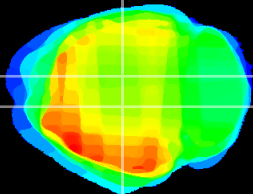

Coronal

Sagittal-R

Sagittal-L

ViBrism: CX17197
Horizontal

DG