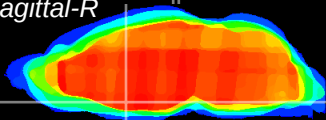

Coronal

Sagittal-R

Sagittal-L

ViBrism: CX17199
Horizontal

MPA