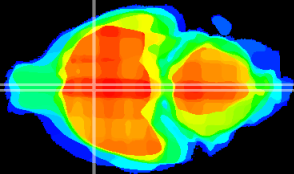

Coronal

Sagittal-R

Sagittal-L

ViBrism: CX17199
Horizontal

MPA