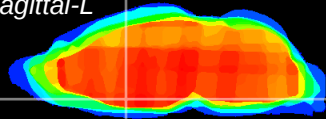

Coronal

Sagittal-R

Sagittal-L

ViBrism: CX17199
Horizontal

MPA