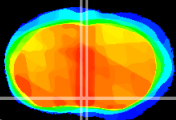

Coronal

Sagittal-R

Sagittal-L

ViBrism: CX17199
Horizontal

MPA