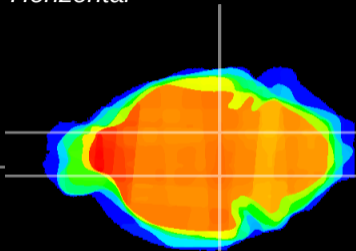

Coronal

Sagittal-R

Sagittal-L

ViBrism: CX17203
Horizontal

SN