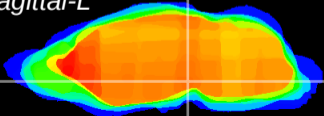

Coronal

Sagittal-R

Sagittal-L

ViBrism: CX17203
Horizontal

SN