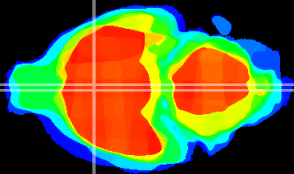

Coronal

Sagittal-R

Sagittal-L

ViBrism: CX17206
Horizontal

MPA