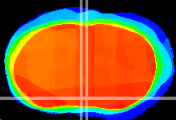

Coronal

Sagittal-R

Sagittal-L

ViBrism: CX17206
Horizontal

MPA