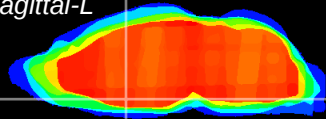

Coronal

Sagittal-R

Sagittal-L

ViBrism: CX17206
Horizontal

MPA