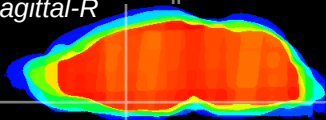

Coronal

Sagittal-R

Sagittal-L

ViBrism: CX17206
Horizontal

MPA