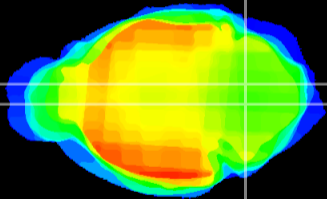

Coronal

Sagittal-R

Sagittal-L

ViBrism: CX17208
Horizontal

MVe