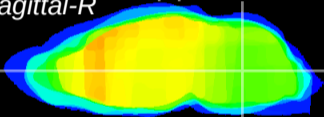

Coronal

Sagittal-R

Sagittal-L

ViBrism: CX17208
Horizontal

MVe