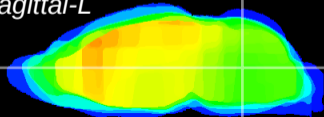

Coronal

Sagittal-R

Sagittal-L

ViBrism: CX17208
Horizontal

MVe