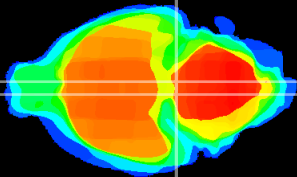

Coronal

Sagittal-R

Sagittal-L

ViBrism: CX17215
Horizontal

Pn