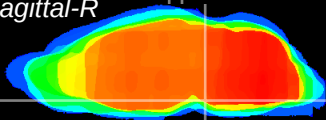

Coronal

Sagittal-R

Sagittal-L

ViBrism: CX17215
Horizontal

Pn