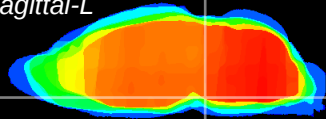

Coronal

Sagittal-R

Sagittal-L

ViBrism: CX17215
Horizontal

Pn