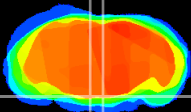

Coronal

Sagittal-R

Sagittal-L

ViBrism: CX17215
Horizontal

Pn