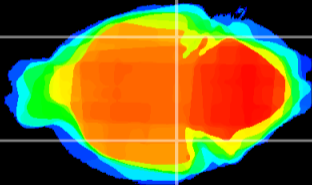

Coronal

Sagittal-R

Sagittal-L

ViBrism: CX17215
Horizontal

ventral S