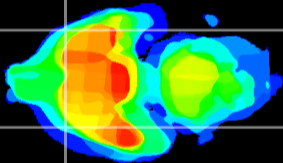

Coronal

Sagittal-R

Sagittal-L

ViBrism: CX17216
Horizontal

Pir