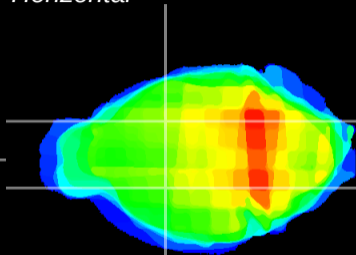

Coronal

Sagittal-R

Sagittal-L

ViBrism: CX17227
Horizontal

GP