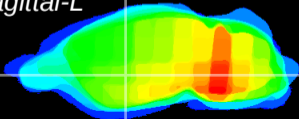

Coronal

Sagittal-R

Sagittal-L

ViBrism: CX17227
Horizontal

GP