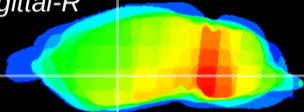

Coronal

Sagittal-R

Sagittal-L

ViBrism: CX17227
Horizontal

GP